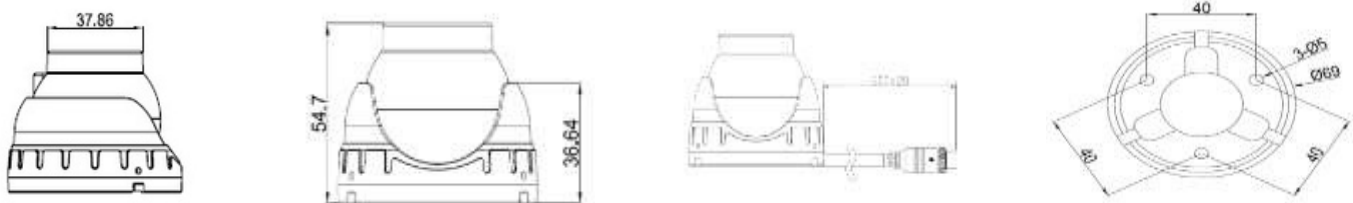

C620

Cabin camera

1/2.9" CMOS Sensor
 1080P CMOS Sensor
 HDResolution:2MP:
 1920X1080,1MP:1280*720
 AHD 1080P output as default
 0.1 Low illumination
 Aviation cable, DC12V power supply

The C620 camera is mounted on the ceiling of the cab, cargo hold, or bus to capture interior images, ensuring cargo security and providing video evidence as needed.

Specifications

Sensor	GC2053, 1/2.9"
DSP	FH8536H
Image Pixel	1280*720,1920*1080
System	PAL/NTSC
Min. Illumination	0.1Lux@F1.2, 0Lux (IR ON)
IR led details	6pcs 850 IR led, distance:5-10M. 1-2Lux open, 4-5Lux close
SNR	≥70dB